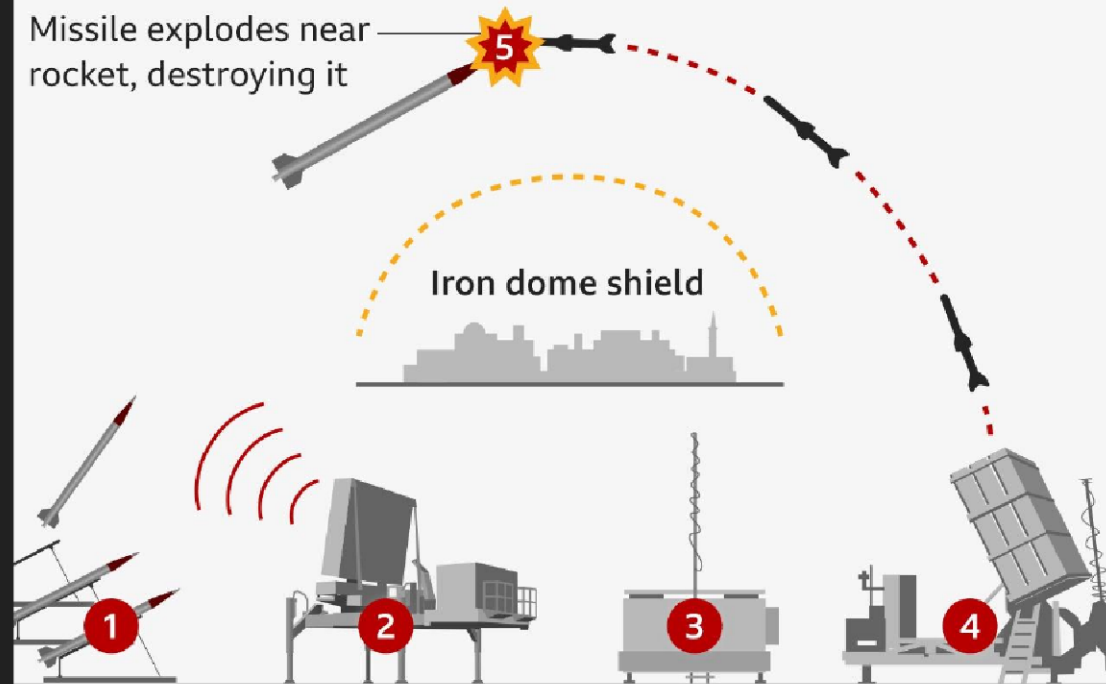

# What is the Iron Dome?

## How Israel's Iron Dome defence system works

Missile explodes near rocket, destroying it

1  
Enemy rockets fired

2  
Radar system detects rocket and tracks

3  
Control system estimates impact point

4  
Launcher fires missile to intercept